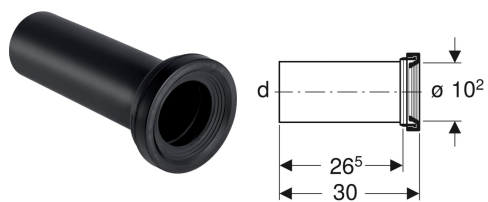

Geberit straight connector set for WC

Example image

Application purposes

- For connecting floor-standing WCs to wall drains
- For connecting wall-hung WCs

Scope of delivery

- Straight connector made of PE-HD, \varnothing 90 mm
- Sleeve made of EPDM, \varnothing 122 mm

Art. no.	DN	d, \varnothing	arc
131.083.16.1	90	90 mm	0°