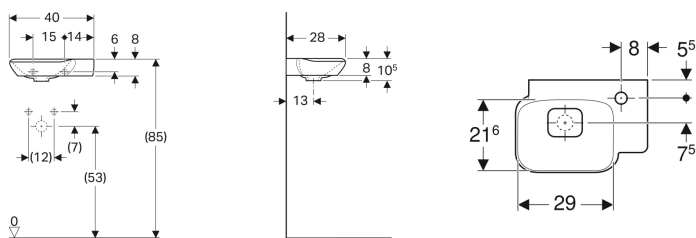

Geberit myDay handrinse basin

Example image

Application purposes

- Suitable for installation in small bathrooms and guest WCs

Technical data

Product material

Fine fireclay

Characteristics

- Asymmetrical

Scope of delivery

- Drain cover

Art. no.	Colour / surface	Tap hole	Overflow	B	H	T
125540600	white / KeraTect	right	without	40 cm	10.5 cm	28 cm
125440600	white / KeraTect	left	without	40 cm	10.5 cm	28 cm