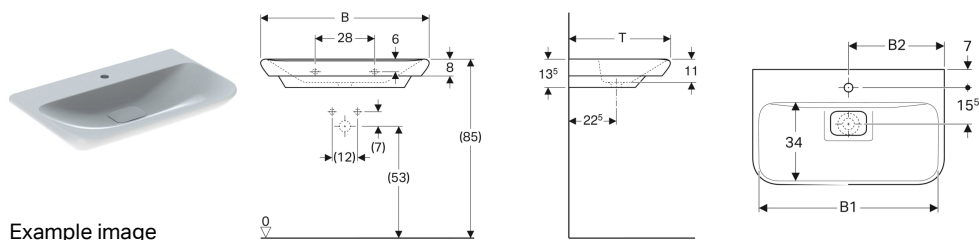

Geberit myDay washbasin

Characteristics

- Can be installed with a washbasin cabinet
- Suitable for Geberit washbasin connector Clou

Technical data

Product material

Fine fireclay

Scope of delivery

- Drain cover

To order additionally

- Washbasin connector

Art. no.	Colour / surface	Tap hole	Overflow	B	B1	B2	Cabinet width	H	T
125460600	white / KeraTect	centred	without	60 cm	55 cm	30 cm	49.5 cm	13.5 cm	48 cm
125465600	white / KeraTect	centred	without	65 cm	60 cm	32.5 cm	54 cm	13.5 cm	48 cm
125480600	white / KeraTect	centred	without	80 cm	75 cm	40 cm	68 cm	13.5 cm	48 cm
125400600	white / KeraTect	centred	without	100 cm	95 cm	50 cm	88 cm	13.5 cm	48 cm