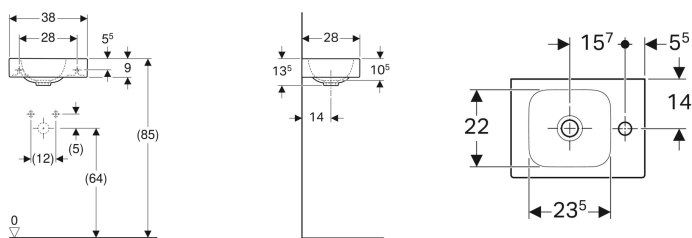

## Geberit iCon handrinse basin

Example image

### Characteristics

- Can be installed with a washbasin cabinet
- Asymmetrical

### Technical data

Product material

Fine fireclay

Art. no.	Colour / surface	Tap hole	Overflow	B	H	T
124736000	white	right	without	38 cm	13.5 cm	28 cm
124836000	white	left	without	38 cm	13.5 cm	28 cm