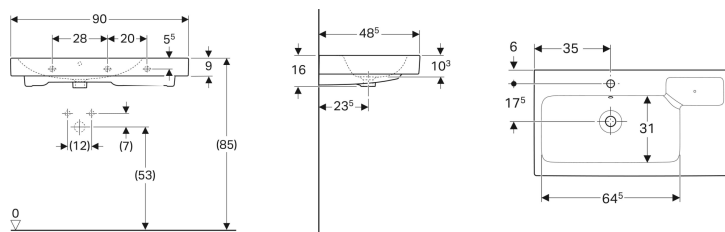

**Geberit iCon washbasin with shelf surface and decorative dish**

Example image

- With shelf surface

**Characteristics**

- Can be installed with a washbasin cabinet
- Asymmetrical
- Decorative dish inserted

**Technical data**

Product material | Fine fireclay

**Scope of delivery**

- Decorative dish

Art. no.	Colour / surface	Tap hole	Overflow	Shelf space	B	Cabinet width	H	T	Decorative dish
124190000	white	centred	visible	right	90 cm	89 cm	16 cm	48.5 cm	right
124195000	white	centred	visible	left	90 cm	89 cm	16 cm	48.5 cm	left