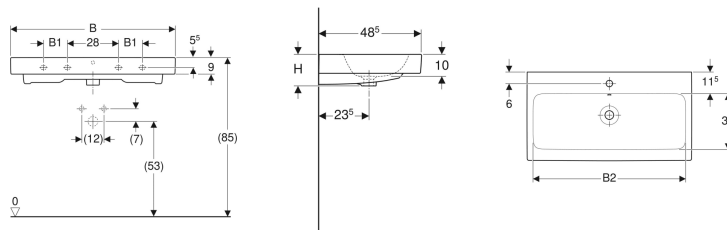

Geberit iCon washbasin

Example image

Characteristics

- Can be installed with a washbasin cabinet

Technical data

Product material

Fine fireclay

Art. no.	Colour / surface	Tap hole	Overflow	B	B1	B2	Cabinet width	H	T	Fastening points
124060000	white	centred	visible	60 cm	– cm	54.5 cm	59.5 cm	15.5 cm	48.5 cm	2
124063000	white	without	visible	60 cm	– cm	54.5 cm	59.5 cm	15.5 cm	48.5 cm	2
124075000	white	centred	visible	75 cm	– cm	69 cm	74 cm	15.5 cm	48.5 cm	2
124078000	white	without	visible	75 cm	– cm	69 cm	74 cm	15.5 cm	48.5 cm	2
124090000	white	centred	visible	90 cm	13 cm	84 cm	89 cm	16 cm	48.5 cm	4
124093000	white	without	visible	90 cm	13 cm	84 cm	89 cm	16 cm	48.5 cm	4
124020000	white	left and right	visible	120 cm	28 cm	114.5 cm	119 cm	16 cm	48.5 cm	4
124025000	white	without	visible	120 cm	28 cm	114.5 cm	119 cm	16 cm	48.5 cm	4

Accessories

- Geberit bottle trap with dip tube for washbasin, space-saving model, horizontal outlet
- Geberit bottle trap for washbasin, plastic, horizontal outlet
- Geberit fastening material for washbasin