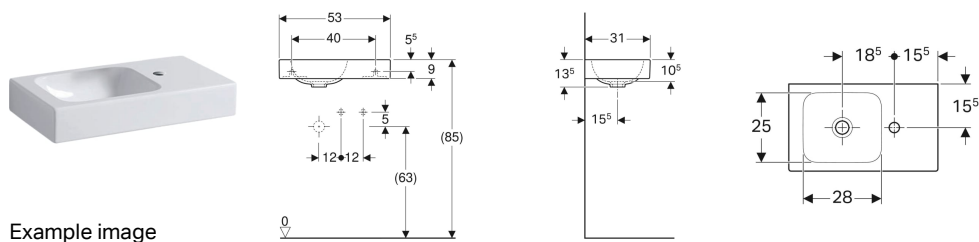

Geberit iCon handrinse basin with shelf surface

Example image

- With shelf surface

Characteristics

- Can be installed with a washbasin cabinet
- Asymmetrical

Technical data

Product material | Fine fireclay

Art. no.	Colour / surface	Tap hole	Overflow	Shelf space	B	H	T
124053000	white	right	without	right	53 cm	13.5 cm	31 cm
124153000	white	left	without	left	53 cm	13.5 cm	31 cm

Accessories

- Geberit waste outlet with free outlet and valve cover
- Geberit bottle trap with dip tube for washbasin, space-saving model, horizontal outlet
- Geberit bottle trap for washbasin, plastic, horizontal outlet
- Geberit fastening material for handrinse basin