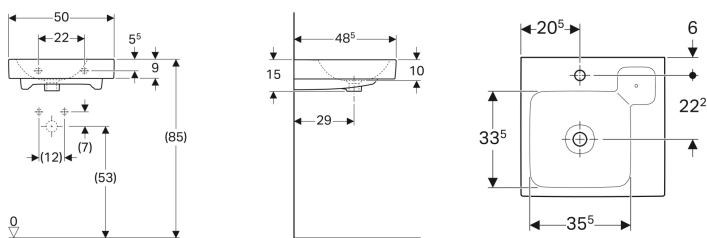

Geberit iCon washbasin with decorative dish

Example image

- Decorative dish inserted

Characteristics

- Can be installed with a washbasin cabinet
- Asymmetrical

Technical data

Product material

Fine fireclay

Scope of delivery

- Decorative dish

Art. no.	Colour / surface	Tap hole	Overflow	Shelf space	B	H	T	Decorative dish
124050000	white	centred	visible	right	50 cm	15 cm	48.5 cm	right
124150000	white	centred	visible	left	50 cm	15 cm	48.5 cm	left