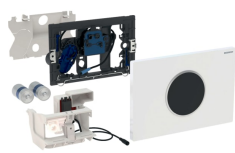

Geberit WC flush control with electronic flush actuation, battery operation, dual flush, flush plate Sigma10, automatic/touchless

Example image

Application purposes

- For private and semipublic areas
- For releasing a dual flush
- For solid and drywall construction
- For touchless flush actuation of Geberit Sigma concealed cisterns 12 cm
- Not suitable for use with Geberit inserts for in-cistern block

Scope of delivery

- Flush plate Sigma10
- Mounting frame with infrared control and battery compartment, premounted
- Protection plate

- Preflush can be set
- Minimum detection time can be set
- Compatible with Geberit Service Handy
- Functions can be set and queried with the Geberit Service Handy
- Flush actuation can be deactivated via Geberit Clean Handy
- Low-noise lifting mechanism
- Electrical lifting device, self-calibrating
- Easy maintenance and cleaning

- Support block with servomotor and lifting device, premounted
- 2 alkaline manganese batteries LR20, each 1.5 V
- Actuator rod
- Fastening material

Art. no.	Colour / surface	Material designation	B	H	T
115.908.KH.1	Plate: gloss chrome-plated Design ring: matt chrome-plated	Plastic	24.6 cm	16.4 cm	1.4 cm
115.908.KJ.1	Plate: white Design ring: gloss chrome-plated	Plastic	24.6 cm	16.4 cm	1.4 cm
115.908.KK.1	Plate: white Design ring: gold-plated	Plastic	24.6 cm	16.4 cm	1.4 cm
115.908.KL.1	Plate: white Design ring: matt chrome-plated	Plastic	24.6 cm	16.4 cm	1.4 cm
115.908.KM.1	Plate: black Design ring: gloss chrome-plated	Plastic	24.6 cm	16.4 cm	1.4 cm
115.908.KN.1	Plate: matt chrome-plated Design ring: gloss chrome-plated	Plastic	24.6 cm	16.4 cm	1.4 cm
115.908.SN.1	Plate: brushed Design ring: polished	Stainless steel	24.6 cm	16.4 cm	1.4 cm