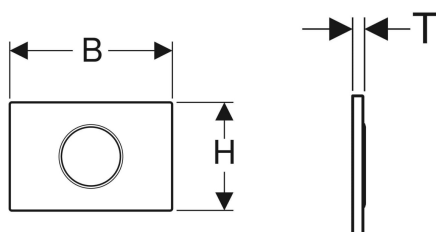

Geberit WC flush control with electronic flush actuation, battery operation, dual flush, flush plate Sigma10, automatic/touchless

Example image

Application purposes

- For private and semipublic areas
- For releasing a dual flush
- For solid and drywall construction
- For touchless flush actuation of Geberit Sigma concealed cisterns 12 cm
- Not suitable for use with Geberit inserts for in-cistern block

Characteristics

- Touchless manual flush actuation
- Automatic flush actuation
- Touchless flush actuation for single or dual flush by moving hand toward sensor
- Battery-operated
- Batteries in closed battery compartment in the flushing cistern
- With push-fit connection with cross-polarity protection
- Infrared user detection with background fade-out
- Self-adjusting IR sensor
- Reliable IR distance detection
- Interval flush preset
- Adjustable interval flush

Scope of delivery

- Flush plate Sigma10
- Mounting frame with infrared control and battery compartment, premounted
- Protection plate

- Preflush can be set
- Minimum detection time can be set
- Compatible with Geberit Service Handy
- Functions can be set and queried with the Geberit Service Handy
- Flush actuation can be deactivated via Geberit Clean Handy
- Low-noise lifting mechanism
- Electrical lifting device, self-calibrating
- Easy maintenance and cleaning