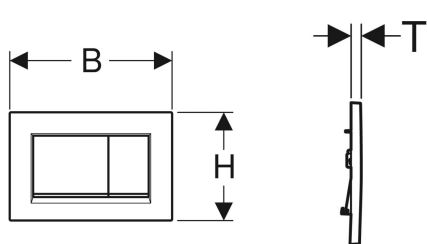

Geberit flush plate Sigma30 for dual flush

Example image

Application purposes

- For flush actuation with Geberit Sigma concealed cisterns

Characteristics

- Front actuation

Scope of delivery

- Mounting frame
- 2 distance bolts

- Sound-absorbing actuator rods, tool-free fast adjustment

Technical data

Actuation force | < 20 N

- 2 actuator rods

Art. no.	Colour / surface	Material designation	B	H	T	
115.883.KH.1	Plate and buttons: gloss chrome-plated Design stripes: matt chrome-plated	Plastic	24.6 cm	16.4 cm	1.2 cm	
115.883.KJ.1	Plate and buttons: white Design stripes: gloss chrome-plated	Plastic	24.6 cm	16.4 cm	1.2 cm	
115.883.KK.1	Plate and buttons: white Design stripes: gold-plated	Plastic	24.6 cm	16.4 cm	1.2 cm	
115.883.KL.1	Plate: white Buttons and design stripes: matt chrome-plated	Plastic	24.6 cm	16.4 cm	1.2 cm	
115.883.KM.1	Plate and buttons: black Design stripes: gloss chrome-plated	Plastic	24.6 cm	16.4 cm	1.2 cm	
115.883.KN.1	Plate and buttons: matt chrome-plated Design stripes: gloss chrome-plated	Plastic	24.6 cm	16.4 cm	1.2 cm	
115.883.JQ.1	Plate and buttons: matt chrome-coated, easy-to-clean coated Design stripes: gloss chrome-plated	Plastic	24.6 cm	16.4 cm	1.2 cm	
115.883.JT.1	Plate and buttons: white matt coated, easy-to-clean coated Design stripes: gloss chrome-plated	Plastic	24.6 cm	16.4 cm	1.2 cm	
115.883.14.1	Plate and button: black matt coated, easy-to-clean coated Design stripes: gloss chrome-plated	Plastic	24.6 cm	16.4 cm	1.2 cm	
115.883.11.1	Plate and buttons: white Design stripes: matt white	Plastic	24.6 cm	16.4 cm	1.2 cm	New
115.883.01.1	Plate and buttons: white matt coated, easy-to-clean coated Design stripes: white	Plastic	24.6 cm	16.4 cm	1.2 cm	New
115.883.DW.1	Plate and buttons: black Design stripes: matt black	Plastic	24.6 cm	16.4 cm	1.2 cm	New
115.883.16.1	Plate and button: black matt coated, easy-to-clean coated Design stripes: black	Plastic	24.6 cm	16.4 cm	1.2 cm	New