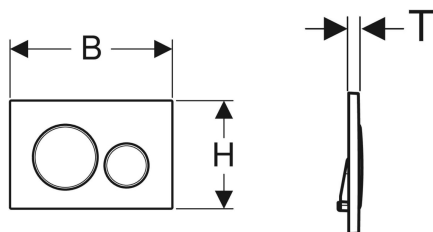

Application purposes

- For flush actuation with Geberit Sigma concealed cisterns

Characteristics

- Front actuation

Scope of delivery

- Mounting frame
- 2 distance bolts

- Sound-absorbing actuator rods, tool-free fast adjustment

Technical data

Actuation force | < 20 N

- 2 actuator rods

Art. no.	Colour / surface	Material designation	B	H	T	
115.882.KH.1	Plate and buttons: gloss chrome-plated Design rings: matt chrome-plated	Plastic	24.6 cm	16.4 cm	1.2 cm	
115.882.KJ.1	Plate and buttons: white Design rings: gloss chrome-plated	Plastic	24.6 cm	16.4 cm	1.2 cm	
115.882.KK.1	Plate and buttons: white Design rings: gold-plated	Plastic	24.6 cm	16.4 cm	1.2 cm	
115.882.KL.1	Plate: white Design rings and buttons: matt chrome-plated	Plastic	24.6 cm	16.4 cm	1.2 cm	
115.882.KM.1	Plate and buttons: black Design rings: gloss chrome-plated	Plastic	24.6 cm	16.4 cm	1.2 cm	
115.882.KN.1	Plate and buttons: matt chrome-plated Design rings: gloss chrome-plated	Plastic	24.6 cm	16.4 cm	1.2 cm	
115.882.SN.1	Plate and buttons: brushed, easy-to-clean coated Design rings: polished	Stainless steel	24.6 cm	16.4 cm	1.2 cm	
115.882.JQ.1	Plate and buttons: matt chrome-coated, easy-to-clean coated Design rings: gloss chrome-plated	Plastic	24.6 cm	16.4 cm	1.2 cm	
115.882.JT.1	Plate and buttons: white matt coated, easy-to-clean coated Design rings: gloss chrome-plated	Plastic	24.6 cm	16.4 cm	1.2 cm	
115.882.14.1	Plate and button: black matt coated, easy-to-clean coated Design rings: gloss chrome-plated	Plastic	24.6 cm	16.4 cm	1.2 cm	
115.882.11.1	Plate and buttons: white Design rings: matt white	Plastic	24.6 cm	16.4 cm	1.2 cm	New
115.882.01.1	Plate and buttons: white matt coated, easy-to-clean coated Design rings: white	Plastic	24.6 cm	16.4 cm	1.2 cm	New
115.882.DW.1	Plate and buttons: black Design rings: matt black	Plastic	24.6 cm	16.4 cm	1.2 cm	New
115.882.16.1	Plate and button: black matt coated, easy-to-clean coated Design rings: black	Plastic	24.6 cm	16.4 cm	1.2 cm	New

Accessories

- Insert for Geberit DuoFresh stick, for Sigma concealed cistern 12 cm
- Insert for Geberit DuoFresh stick, for Sigma concealed cistern 8 cm
- Geberit DuoFresh module with automatic activation and insert for Geberit DuoFresh block, for Sigma concealed cistern 12 cm