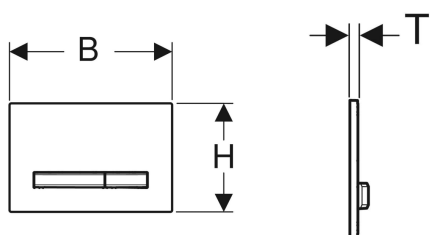

Application purposes

- For flush actuation with Geberit Sigma concealed cisterns

Characteristics

- Front actuation

Scope of delivery

- Mounting frame
- 2 distance bolts

- Easy-to-clean coated actuator buttons
- Sound-absorbing actuator rods, tool-free fast adjustment

Technical data

Actuation force | < 20 N

- 2 actuator rods

Art. no.	Colour / surface	Material designation	B	H	T	
115.788.11.2	Base plate and buttons: chrome-plated Cover plate: white	Die-cast zinc / plastic	24.6 cm	16.4 cm	1.3 cm	
115.788.21.2	Base plate and buttons: chrome-plated Cover plate: gloss chrome-plated	Die-cast zinc / brass	24.6 cm	16.4 cm	1.2 cm	
115.788.DW.2	Base plate and buttons: chrome-plated Cover plate: black	Die-cast zinc / plastic	24.6 cm	16.4 cm	1.3 cm	
115.788.GH.2	Base plate and buttons: chrome-plated Cover plate: chrome-plated, brushed, easy-to-clean coated	Die-cast zinc / brass	24.6 cm	16.4 cm	1.2 cm	
115.788.SD.2	Base plate and buttons: chrome-plated Cover plate: smoked glass reflective	Die-cast zinc / glass	24.6 cm	16.4 cm	1.4 cm	
115.788.SQ.2	Base plate and buttons: chrome-plated Cover plate: umber	Die-cast zinc / glass	24.6 cm	16.4 cm	1.4 cm	
115.788.TG.2	Base plate and buttons: chrome-plated Cover plate: sand grey	Die-cast zinc / glass	24.6 cm	16.4 cm	1.4 cm	
115.788.JM.2	Base plate and buttons: chrome-plated Cover plate: Mustang slate	Die-cast zinc / slate (natural product)	24.6 cm	16.4 cm	1.4 cm	
115.788.00.2	Base plate and buttons: chrome-plated Cover plate: customised	Die-cast zinc	24.6 cm	16.4 cm	1 cm	
115.788.JV.2	Base plate and buttons: chrome-plated Cover plate: concrete look	Die-cast zinc / ceramic	24.6 cm	16.4 cm	1.4 cm	New
115.788.JX.2	Base plate and buttons: chrome-plated Cover plate: black walnut	Die-cast zinc / wood (natural product)	24.6 cm	16.4 cm	1.4 cm	New

Accessories

- Insert for Geberit DuoFresh stick, for Sigma concealed cistern 12 cm
- Insert for Geberit DuoFresh stick, for Sigma concealed cistern 8 cm
- Geberit DuoFresh module with automatic activation and insert for Geberit DuoFresh block, for Sigma concealed cistern 12 cm
- Geberit DuoFresh module with automatic activation and insert for Geberit DuoFresh stick, for Sigma concealed cistern 8 cm
- Geberit DuoFresh module with manual activation and insert for Geberit DuoFresh stick, for Sigma concealed cistern 12 cm
- Geberit DuoFresh module with manual activation and insert for Geberit DuoFresh stick, for Sigma concealed cistern 8 cm
- Geberit extension set for Sigma, Omega and Kappa concealed cisterns