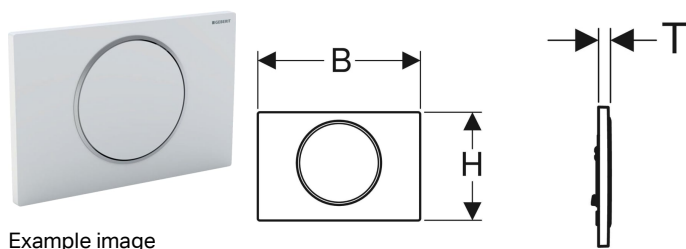

Geberit flush plate Sigma10 for stop-and-go flush

Example image

Application purposes

- For flush actuation with Geberit Sigma concealed cisterns

Characteristics

- Front actuation

Scope of delivery

- Mounting frame
- 2 distance bolts

- Sound-absorbing actuator rods, tool-free fast adjustment

Technical data

Actuation force | < 20 N

- Actuator rod
- Stop-and-go lever

Art. no.	Colour / surface	Material designation	B	H	T	
115.758.KH.5	Plate and button: gloss chrome-plated Design ring: matt chrome-plated	Plastic	24.6 cm	16.4 cm	1.4 cm	
115.758.KJ.5	Plate and button: white Design ring: gloss chrome-plated	Plastic	24.6 cm	16.4 cm	1.4 cm	
115.758.KK.5	Plate and button: white Design ring: gold-plated	Plastic	24.6 cm	16.4 cm	1.4 cm	
115.758.KL.5	Plate: white Design ring and button: matt chrome-plated	Plastic	24.6 cm	16.4 cm	1.4 cm	
115.758.KM.5	Plate and button: black Design ring: gloss chrome-plated	Plastic	24.6 cm	16.4 cm	1.4 cm	
115.758.KN.5	Plate and button: matt chrome-plated Design ring: gloss chrome-plated	Plastic	24.6 cm	16.4 cm	1.4 cm	
115.758.SN.5	Plate and button: brushed, easy-to-clean coated Design ring: polished	Stainless steel	24.6 cm	16.4 cm	1.4 cm	
115.758.JT.5	Plate and button: white matt coated, easy-to-clean coated Design ring: polished	Stainless steel	24.6 cm	16.4 cm	1.4 cm	
115.758.14.5	Plate and button: black matt coated, easy-to-clean coated Design ring: polished	Stainless steel	24.6 cm	16.4 cm	1.4 cm	
115.758.JQ.5	Plate and button: matt chrome-coated, easy-to-clean coated Design ring: gloss chrome-plated	Plastic	24.6 cm	16.4 cm	1.4 cm	New