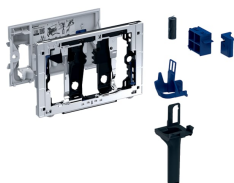

Insert for Geberit DuoFresh stick, for Sigma concealed cistern 8 cm

Example image

Application purposes

- For Geberit Sigma concealed cisterns 8 cm
- For inserting Geberit DuoFresh stick without chlorine or oxidising components
- For Geberit flush plates Sigma01
- For Geberit flush plates Sigma10
- For Geberit flush plates Sigma20

Scope of delivery

- Mounting frame with swivelling mechanism
- Protection plate
- Receptacle for Geberit DuoFresh stick

- For Geberit flush plates Sigma21
- For Geberit flush plates Sigma30
- For Geberit flush plates Sigma50

Characteristics

- Front actuation
- Geberit DuoFresh stick can be inserted tool-free

- Drawer with insert for Geberit DuoFresh stick
- 8 Geberit DuoFresh sticks

Art. no.	Colour / surface
115.063.21.1	gloss chrome-plated
115.063.BZ.1	anthracite grey RAL 7016