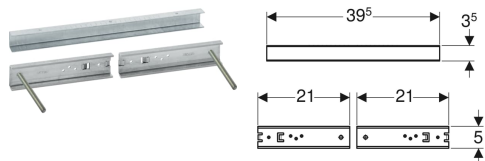

Geberit Duofix fastening for washbasins with fastening distance 38–58 cm

Example image

Application purposes

- For fastening washbasins with a fastening distance > 38 cm to Geberit Duofix frames for washbasin

Characteristics

- Zinc-plated

Scope of delivery

- 2 cavity profiles
- 2 threaded rods M10

- Fastening distance for threaded rods 38–58 cm

Technical data

Product material

Steel