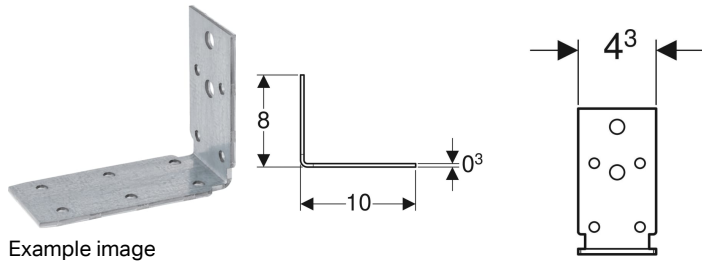

Geberit Duofix system fastening bracket

Application purposes

- For horizontal installation of Geberit Duofix system rails between Duofix studs, room-height
- For creating openings in Geberit Duofix system walls for doors and mirrored cabinets

Characteristics

- Can be inserted into Geberit Duofix system rail
- Zinc-plated

Technical data

Product material	Steel
------------------	-------

Scope of delivery

- Fastening material

Art. no.

111.846.00.1
