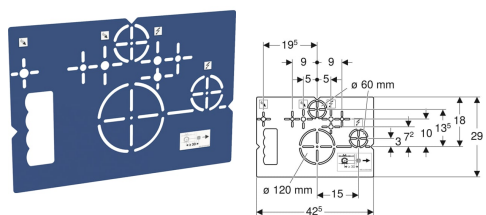

Geberit drilling template for wall-hung WC and Geberit AquaClean

Example image

Application purposes

- For marking the panelling cutouts for Geberit elements for wall-hung WC
- For marking the connection positions of Geberit AquaClean shower toilets

Characteristics

- Powder-coated

Technical data

Product material

Steel

Art. no.

111.747.00.1
