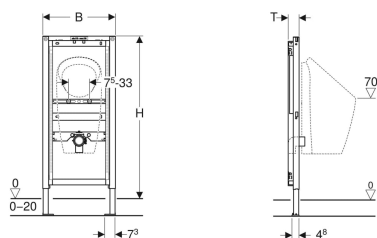

Geberit Duofix frame for urinal, 112–130 cm, universal, for 0-litre urinals

Example image

Application purposes

- For drywall construction
- For masonry walls
- For installation in part- or room-height prewall installations
- For installation in room-height installation walls
- For installation in part- or room-height Geberit Duofix system walls
- For installation of waterless urinals
- For installation of 1-litre urinals, with accessories
- For floor constructions 0–20 cm

Characteristics

- Self-supporting frame, powder-coated
- Frame with \varnothing 9 mm drilling holes for fastening in wood frame construction

- Galvanized feet
- Feet adjustable 0–20 cm
- Non-slip leg supports
- Rotatable foot plates
- Foot plate depth suitable for installation in U-profiles UW 50 and UW75 and Geberit Duofix system rails
- Element height adjustable to urinal, 112–130 cm
- Connection positions for Geberit urinal Preda prepared
- Fastening for connection bend, height-adjustable and sound-absorbing
- Urinal fasteners M8 width- and height-adjustable
- Crossbars with centring marks, adjustable without tools
- Markings for connection positions of Geberit urinals Preda and Selva
- Additional fastening possible for urinal with accessories
- Can be refitted with accessories for urinals Laufen Lema 1-litre Compact and Tamaro-VS NEW 41122

Scope of delivery

- 2 fixing brackets
- Connection bend made of PE-HD, \varnothing 50 / 63 mm
- 2 threaded rods M8
- Fastening material

To order additionally

- Urinal trap

Art. no.	B	H	T
111.671.00.1	50 cm	112–130 cm	7.5 cm