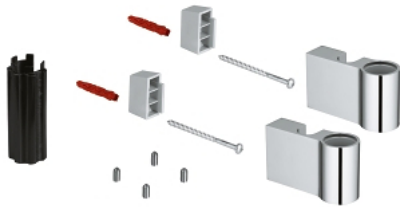

48 333 000 **OUTLET SHOWER HOLDER**

PRODUCT DESCRIPTION

- metal
- including fastening set as replacement for former metal version 06 667 00M and 45 403 000
- including disassembly key to loosen former plastic version 64 245 00M and 48 010 000
- packaging unit: 2 pieces
- **GROHE StarLight** chrome finish