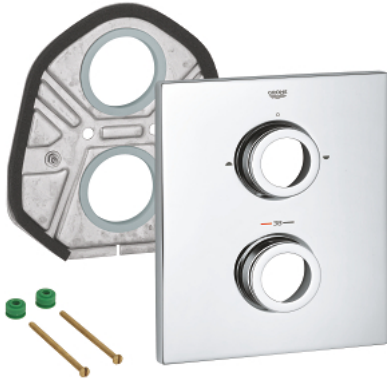

47 901 000 **ESCUTCHEON**

PRODUCT DESCRIPTION

- for Grohtherm F thermostatic Trim Rapido with integrated 2-way diverter
- for bath or shower with more than one outlet
- metal
- **GROHE StarLight** finish