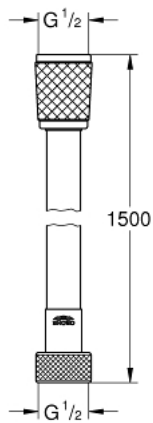

45 973 001 **SHOWER HOSE 1500**

PRODUCT DESCRIPTION

- 1500 mm
- smooth surface for easy cleaning
- tensile strength 500 N
- pressure resistance up to 5 bar
- heat resistance 70°C
- AntiFold bendproof
- universal connection G 1/2" x 1/2"
- **GROHE StarLight** chrome finish
- in units of 10