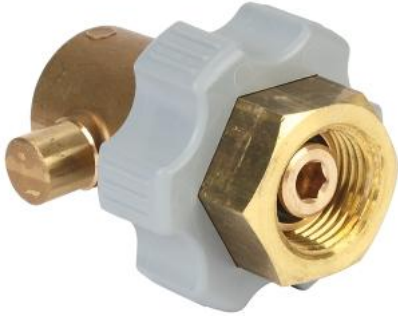

40 454 000 **ADAPTER**

PRODUCT DESCRIPTION

- for 2 kg **GROHE Blue** CO2 - bottle