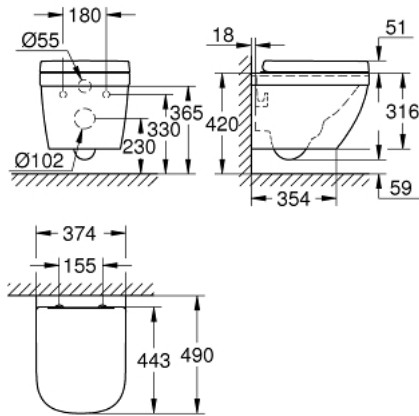

39 693 000 WALL HUNG WC SET

PRODUCT DESCRIPTION

- Consisting of:
- Euro Ceramic wall hung compact WC (39 206 000)
- horizontal outlet
- Triple Vortex
- rimless
- flush volume 3/5 l
- including fixation set
- sanitary ware
- fully skirted with invisible fixation
-
- Euro Ceramic WC seat with lid (39 330 001)
- soft close
- quick release function
- detachable
- material: Duroplast