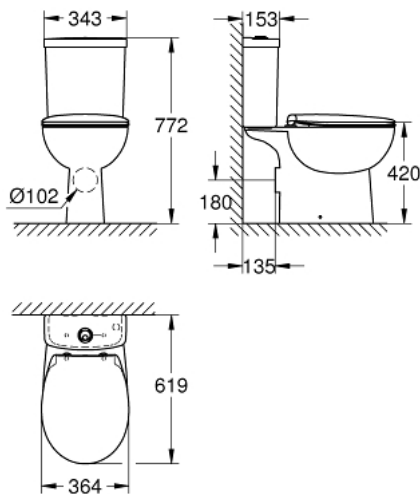

39 604 000 BUNDLE CLOSE COUPLED WC

PRODUCT DESCRIPTION

- Consisting of:
 - **Bau Ceramic floor standing toilet with horizontal outlet (39 349 000)**
 - wash down
 - rimless
 - horizontal outlet
 - flush volume 6/3 l
 - including fixation set
 - sanitary ware
 -
 - **Bau Ceramic exposed flushing cistern (39 436 000)**
 - bottom inlet
 - inlet and outlet concealed
 - including flushing set & button
 - sanitary ware
 -
 - **Bau Ceramic WC seat (39 493 000)**
 - with lid
 - quick release function
 - detachable
 - material: Duroplast
 - including fixation set