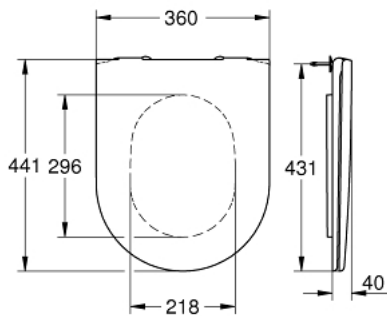

39 577 000 WC SEAT SOFT CLOSE

PRODUCT DESCRIPTION

- with lid
- quick release function
- detachable
- material: Duroplast
- including fixation set
- stainless steel hinges
- easy fixation from above
- weight bearing capacity 150 kg
- compatible with all Essence bowls