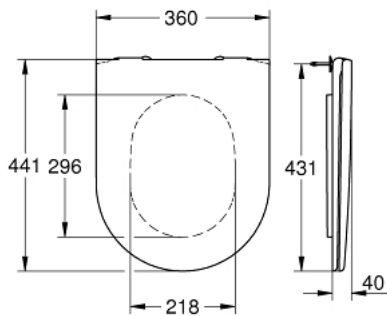

39 576 000 WC SEAT

PRODUCT DESCRIPTION

- with lid
- quick release function
- detachable
- material: Duroplast
- including fixation set
- stainless steel hinges
- easy fixation from above
- weight bearing capacity 150 kg
- compatible with all Essence bowls