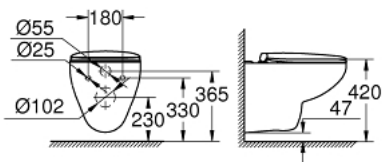

39 497 000 WALL HUNG WC SET

PRODUCT DESCRIPTION

- Bau Ceramic WC (39 491 000)
- for concealed cistern
- horizontal outlet
- wash down
- rimless
- flush volume 3/5 l
- sanitary ware
- **Bau Ceramic WC seat (39 492 000)**
- soft close
- quick release function
- detachable
- material: Duroplast
- including fixation set