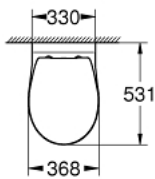

39 497 000 WALL HUNG WC SET

PRODUCT DESCRIPTION

- Bau Ceramic WC (39 491 000)
- for concealed cistern
- horizontal outlet
- wash down
- rimless
- flush volume 3/5 l
- sanitary ware
- **Bau Ceramic WC seat (39 492 000)**
- soft close
- quick release function
- detachable
- material: Duroplast
- including fixation set