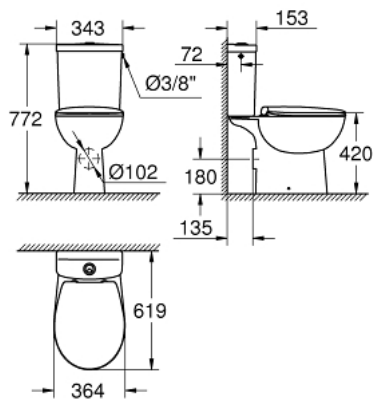

## 39 496 000 BUNDLE CLOSE COUPLED WC

### PRODUCT DESCRIPTION

- Consisting of:
  - **Bau Ceramic floor standing toilet with horizontal outlet (39 349 000)**
    - wash down
    - rimless
    - horizontal outlet
    - flush volume 6/3 l
    - including fixation set
    - sanitary ware
    -
  - **Bau Ceramic exposed flushing cistern (39 494 000)**
    - connection from the left/right hand side
    - including flushing set & button
    - sanitary ware
    -
  - **Bau Ceramic WC seat (39 493 000)**
    - with lid
    - soft close
    - quick release function
    - detachable
    - material: Duroplast
    - including fixation set