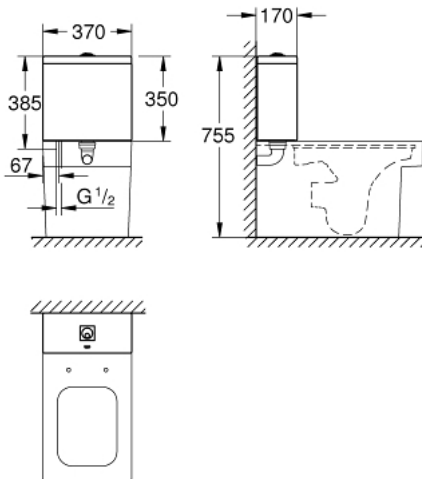

39 490 000 CUBE CERAMIC EXPOSED FLUSHING CISTERN FOR CLOSE COUPLED COMBINATION

PRODUCT DESCRIPTION

- bottom inlet
- inlet and outlet concealed
- including flushing set GROHE AV1
- including fixation set
- sanitary ware

39 490 000 CUBE CERAMIC EXPOSED FLUSHING CISTERN FOR CLOSE COUPLED COMBINATION

SPARE PARTS, March 2017 – now

- 1: Dual flush push button (Order-nr. 49538000)
- 2: Filling valve (Order-nr. 49540000)
- 3: Waste valve (Order-nr. 49539000)
- 4: Connector (Order-nr. 37119000)
- 5: Fixing bolt (Order-nr. 49022000)