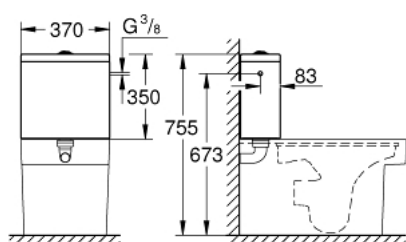

39 489 000 CUBE CERAMIC EXPOSED FLUSHING CISTERN FOR CLOSE COUPLED COMBINATION

PRODUCT DESCRIPTION

- connection from the left/right hand side
- including flushing set GROHE AV1
- including fixation set
- sanitary ware

39 489 000 CUBE CERAMIC EXPOSED FLUSHING CISTERN FOR CLOSE COUPLED COMBINATION

SPARE PARTS, March 2017 – now

- 1: Dual flush push button (Order-nr. 49538000)
- 2: Filling valve (Order-nr. 37095000)
- 3: Offset compensator (Order-nr. 37124000)
- 4: Waste valve (Order-nr. 49539000)
- 5: Connector (Order-nr. 37119000)
- 6: Fixing bolt (Order-nr. 49022000)
- 7: Locking cap (Order-nr. 49019000)