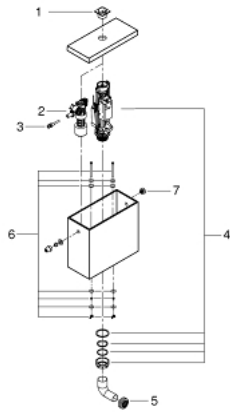

39 489 000 CUBE CERAMIC EXPOSED FLUSHING CISTERN FOR CLOSE COUPLED COMBINATION

PRODUCT DESCRIPTION

- connection from the left/right hand side
- including flushing set GROHE AV1
- including fixation set
- sanitary ware

39 489 000 CUBE CERAMIC EXPOSED FLUSHING CISTERN FOR CLOSE COUPLED COMBINATION

SPARE PARTS, March 2017 – now

- 1: Dual flush push button (Order-nr. 49538000)
- 2: Filling valve (Order-nr. 37095000)
- 3: Offset compensator (Order-nr. 37124000)
- 4: Waste valve (Order-nr. 49539000)
- 5: Connector (Order-nr. 37119000)
- 6: Fixing bolt (Order-nr. 49022000)
- 7: Locking cap (Order-nr. 49019000)