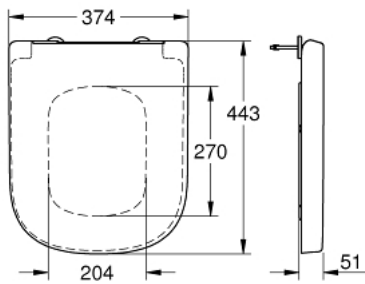

39 330 001 EURO CERAMIC WC SEAT SOFT CLOSE

PRODUCT DESCRIPTION

- with lid
- quick release function
- detachable
- material: Duroplast
- including fixation set
- stainless steel hinges
- easy fixation from above
- weight bearing capacity 150 kg
- compatible with all Euro Ceramic bowls

39 330 001 EURO CERAMIC WC SEAT SOFT CLOSE

SPARE PARTS, July 2017 – now

1: Damper (Order-nr. 49528000)

2: Sound absorber (Order-nr. 49536000)

3: Fixing set (Order-nr. 49529000)