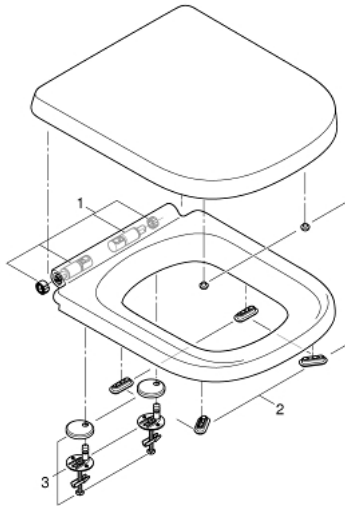

39 330 001 EURO CERAMIC WC SEAT SOFT CLOSE

PRODUCT DESCRIPTION

- with lid
- quick release function
- detachable
- material: Duroplast
- including fixation set
- stainless steel hinges
- easy fixation from above
- weight bearing capacity 150 kg
- compatible with all Euro Ceramic bowls

39 330 001 EURO CERAMIC WC SEAT SOFT CLOSE

SPARE PARTS, July 2017 – now

1: Damper (Order-nr. 49528000)

2: Sound absorber (Order-nr. 49536000)

3: Fixing set (Order-nr. 49529000)