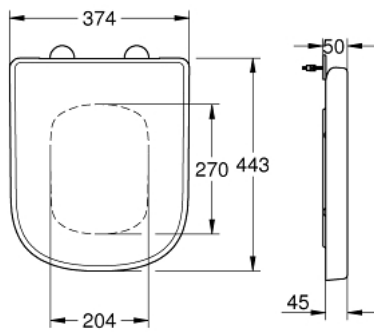

39 330 000 EURO CERAMIC WC SEAT

PRODUCT DESCRIPTION

- with lid
- soft close
- quick release function
- detachable
- material: Duroplast
- including fixation set
- suitable for all GROHE Euro Ceramic WCs