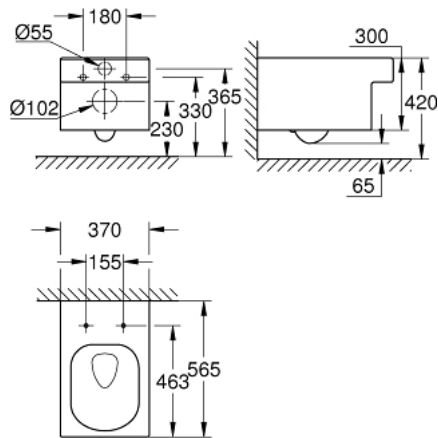

39 244 00H CUBE CERAMIC WALL HUNG WC

PRODUCT DESCRIPTION

- horizontal outlet
- Triple Vortex
- rimless
- flush volume 6/3 l
- including fixation set
- sanitary ware
- fully skirted with invisible fixation
- With **PureGuard** hygiene coating
(anti-stick coating and anti-bacterial glazing)