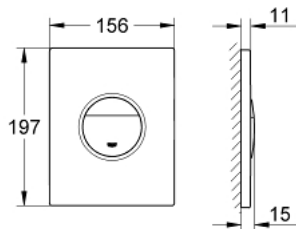

38 765 SH0 NOVA COSMOPOLITAN FLUSH PLATE

PRODUCT DESCRIPTION

- for dual flush or start & stop actuation
- for pneumatic drop valve AV1
- **for vertical and horizontal installation**
- 156 x 197 mm
- made of ABS
- **GROHE StarLight** finish
- **GROHE EcoJoy** technology for less water and perfect flow
- for combination with Rapid SL 1.13 m with GD 2 cistern
- for use with Rapid SLX please order shaft 66 791 000 (sold separately)

38 765 SH0 NOVA COSMOPOLITAN FLUSH PLATE

SPARE PARTS, May 2010 – now

1: Screw (Order-nr. 6636200M)

2: Frame (Order-nr. 43207000)

3: Top plate with push button (Order-nr. 42375SH0)

4: Fixing set (Order-nr. 4308500M)*