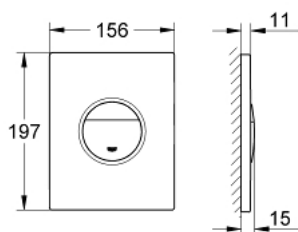

38 765 P00 NOVA COSMOPOLITAN FLUSH PLATE

PRODUCT DESCRIPTION

- for dual flush or start & stop actuation
- for pneumatic drop valve AV1
- **for vertical and horizontal installation**
- 156 x 197 mm
- made of ABS
- **GROHE StarLight** finish
- **GROHE EcoJoy** technology for less water and perfect flow
- for combination with Rapid SL 1.13 m with GD 2 cistern
- for use with Rapid SLX please order shaft 66 791 000 (sold separately)

38 765 P00 NOVA COSMOPOLITAN FLUSH PLATE

SPARE PARTS, May 2010 – now

1: Screw (Order-nr. 6636200M)

2: Frame (Order-nr. 43207000)

3: Top plate with push button (Order-nr. 42375P00)

4: Fixing set (Order-nr. 4308500M)*