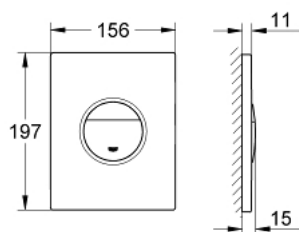

38 765 000 NOVA COSMOPOLITAN FLUSH PLATE

PRODUCT DESCRIPTION

- for dual flush or start & stop actuation
- for pneumatic drop valve AV1
- **for vertical and horizontal installation**
- **GROHE StarLight** chrome finish
- **GROHE EcoJoy** technology for less water and perfect flow

- for combination with Rapid SL 1.13 m with GD 2 cistern

- for use with Rapid SLX please order shaft 66 791 000 (sold separately)

38 765 000 NOVA COSMOPOLITAN FLUSH PLATE

SPARE PARTS, May 2010 – now

1: Screw (Order-nr. 6636200M)