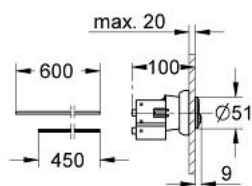

38 692 PI0 OTHERS AIR BUTTON

PRODUCT DESCRIPTION

- **Dual Flush**
- **air button**
- **50 mm x 45 mm**
- **front/top actuation**
 - extended hose length for flexibility when positioning the actuation
 - sleek and minimal styling allows the button to be fitted in any 360° orientation
- **GROHE StarLight** chrome finish
- only for use with a removable shelf / panel

38 692 PI0 OTHERS AIR BUTTON

SPARE PARTS, December 2004 – now

1: Button (Order-nr. 42204PI0)

2: Tubes (Order-nr. 42775000)

3: Nipple (Order-nr. 4227100M)