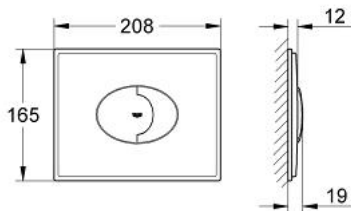

### PRODUCT DESCRIPTION

- for dual flush or start & stop actuation
- for pneumatic drop valve
- for horizontal installation
- 208 x 165 mm
- made of ABS
- **GROHE StarLight** chrome finish