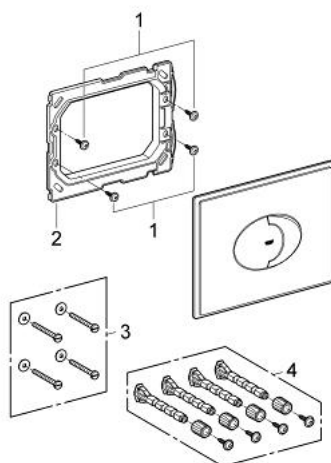

### PRODUCT DESCRIPTION

- for dual flush or start & stop actuation
- for pneumatic drop valve
- for horizontal installation
- 208 x 165 mm
- made of ABS
- **GROHE StarLight** chrome finish

### SPARE PARTS, April 2013 – now

1: Screw (Order-nr. 6636200M)

2: Frame (Order-nr. 43207000)

3: Fixing set (Order-nr. 4308500M)\*

4: Fixing set (Order-nr. 4215800M)\*

\* Optional accessories