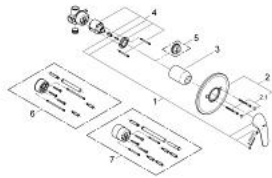

32 742 000 EUROECO SINGLE-LEVER SHOWER MIXER TRIM

PRODUCT DESCRIPTION

- concealed installation
- **GROHE SilkMove** 46 mm ceramic cartridge
- **GROHE StarLight** chrome finish
- Consisting of:
 - set for final installation (19 378 000)
 - concealed body (33 964)
 - metal lever
 - escutcheon- and shaft-sealing
 - metal wall escutcheons
 - screwed
 - optional temperature limiter (46 308 000)

32 742 000 EUROECO SINGLE-LEVER SHOWER MIXER TRIM

SPARE PARTS, December 2008 – now

- 1: Lever (Order-nr. 46644000)
- 2: Escutcheon (Order-nr. 46469000)
- 2.1: set of screws (Order-nr. 46088000)
- 3: Shield for cross handle (Order-nr. 02693000)
- 4: Cartridge (Order-nr. 46048000)
- 5: Temperature limiter (Order-nr. 46308000)*
- 6: Extension set (Order-nr. 46191000)*
- 7: Extension set (Order-nr. 46343000)*