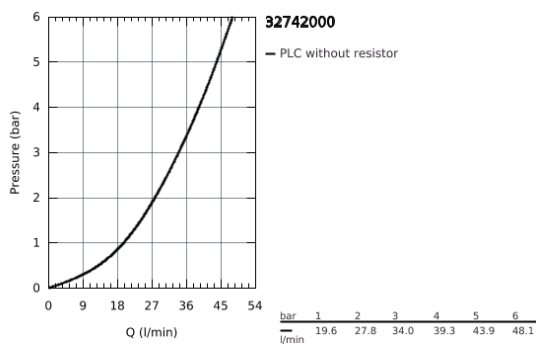

32 742 000 EUROECO SINGLE-LEVER SHOWER MIXER TRIM

PRODUCT DESCRIPTION

- concealed installation
- **GROHE SilkMove** 46 mm ceramic cartridge
- **GROHE StarLight** chrome finish
- Consisting of:
 - set for final installation (19 378 000)
 - concealed body (33 964)
 - metal lever
 - escutcheon- and shaft-sealing
 - metal wall escutcheons
 - screwed
 - optional temperature limiter (46 308 000)

32 742 000 EUROECO SINGLE-LEVER SHOWER MIXER TRIM

SPARE PARTS, December 2008 – now

- 1: Lever (Order-nr. 46644000)
- 2: Escutcheon (Order-nr. 46469000)
- 2.1: set of screws (Order-nr. 46088000)
- 3: Shield for cross handle (Order-nr. 02693000)
- 4: Cartridge (Order-nr. 46048000)
- 5: Temperature limiter (Order-nr. 46308000)*
- 6: Extension set (Order-nr. 46191000)*
- 7: Extension set (Order-nr. 46343000)*