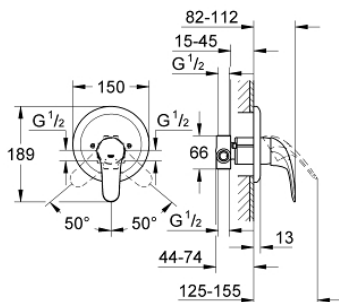

32 742 000 EUROECO SINGLE-LEVER SHOWER MIXER TRIM

PRODUCT DESCRIPTION

- concealed installation
- **GROHE SilkMove** 46 mm ceramic cartridge
- **GROHE StarLight** chrome finish
- Consisting of:
 - set for final installation (19 378 000)
 - concealed body (33 964)
 - metal lever
 - escutcheon- and shaft-sealing
 - metal wall escutcheons
 - screwed
 - optional temperature limiter (46 308 000)

32 742 000 EUROECO SINGLE-LEVER SHOWER MIXER TRIM

SPARE PARTS, December 2008 – now

- 1: Lever (Order-nr. 46644000)
- 2: Escutcheon (Order-nr. 46469000)
- 2.1: set of screws (Order-nr. 46088000)
- 3: Shield for cross handle (Order-nr. 02693000)
- 4: Cartridge (Order-nr. 46048000)
- 5: Temperature limiter (Order-nr. 46308000)*
- 6: Extension set (Order-nr. 46191000)*
- 7: Extension set (Order-nr. 46343000)*