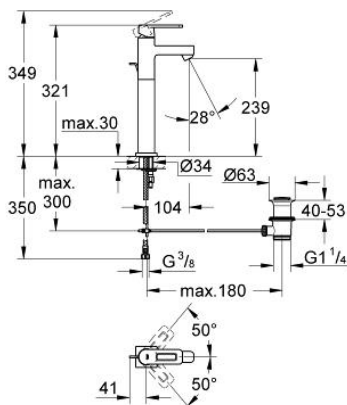

32 633 000 **QUADRA BASIN MIXER 1/2"**  
**XL-SIZE**

**PRODUCT DESCRIPTION**

- for free-standing basins
- monobloc installation
- 28 mm ceramic cartridge  
with **GROHE SilkMove**
- **GROHE StarLight** chrome finish
- mousseur
- pop-up waste set 1 1/4"
- flexible connection hoses
- rapid installation system

32 633 000 **QUADRA BASIN MIXER 1/2"**  
**XL-SIZE**

**SPARE PARTS**, August 2012 – now

- 1: Lever (Order-nr. 46638000)
  - 2: Shield for cross handle (Order-nr. 46581000)
  - 3: retaining ring (Order-nr. 07419000)
  - 4: Cartridge (Order-nr. 46580000)
  - 5: Pop-up rod (Order-nr. 46739000)
  - 6: Flow restrictor (Order-nr. 06574000)
  - 7: Shank mounting kit (Order-nr. 46671000)
  - 8: Pop-up waste set 1 1/4" (Order-nr. 28910000)
  - 8.1: Chrome bath plug (Order-nr. 07182000)
  - 8.2: Eccentric rod (Order-nr. 07052000)
  - 9: Mounting wrench (Order-nr. 19017000)\*
  - 10: Eccentric rod (Order-nr. 07341000)\*
- \* Optional accessories