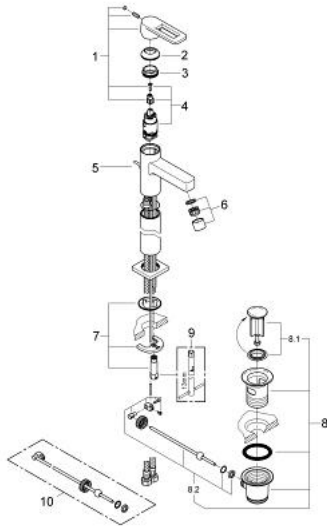

32 633 000 **QUADRA BASIN MIXER 1/2"**  
**XL-SIZE**

**PRODUCT DESCRIPTION**

- for free-standing basins
- monobloc installation
- 28 mm ceramic cartridge  
with **GROHE SilkMove**
- **GROHE StarLight** chrome finish
- mousseur
- pop-up waste set 1 1/4"
- flexible connection hoses
- rapid installation system

32 633 000 **QUADRA BASIN MIXER 1/2"**  
**XL-SIZE**

**SPARE PARTS**, August 2012 – now

- 1: Lever (Order-nr. 46638000)
  - 2: Shield for cross handle (Order-nr. 46581000)
  - 3: retaining ring (Order-nr. 07419000)
  - 4: Cartridge (Order-nr. 46580000)
  - 5: Pop-up rod (Order-nr. 46739000)
  - 6: Flow restrictor (Order-nr. 06574000)
  - 7: Shank mounting kit (Order-nr. 46671000)
  - 8: Pop-up waste set 1 1/4" (Order-nr. 28910000)
  - 8.1: Chrome bath plug (Order-nr. 07182000)
  - 8.2: Eccentric rod (Order-nr. 07052000)
  - 9: Mounting wrench (Order-nr. 19017000)\*
  - 10: Eccentric rod (Order-nr. 07341000)\*
- \* Optional accessories