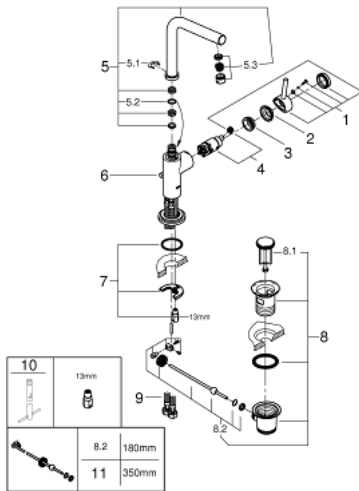

32 129 001 **ATRIO SINGLE-LEVER BASIN MIXER 1/2"**
L-SIZE

PRODUCT DESCRIPTION

- monobloc installation
- 28 mm ceramic cartridge
with **GROHE SilkMove**
- **GROHE StarLight** chrome finish
- rapid installation system
- swivel tubular 7° spout with mousseur
- stop limiter
- pop-up waste set 1 1/4"

- flexible connection hoses

32 129 001 **ATRIO SINGLE-LEVER BASIN MIXER 1/2"**
L-SIZE

SPARE PARTS, March 2013 – now

- 1: Lever (Order-nr. 46633000)
- 2: Shield for cross handle (Order-nr. 46581000)
- 3: retaining ring (Order-nr. 07419000)
- 4: Cartridge (Order-nr. 46580000)
- 5: Biflo spout (Order-nr. 13231000)
- 5.1: Safety ring (Order-nr. 0806500M)
- 5.2: O-Ring Ø13,5 x Ø2,75 (Order-nr. 0128500M)
- 5.3: Flow restrictor (Order-nr. 64186000)
- 6: Pop-up rod (Order-nr. 06575000)
- 7: Shank mounting kit (Order-nr. 46249000)
- 8: Pop-up waste set 1 1/4" (Order-nr. 28910000)
- 8.1: Chrome bath plug (Order-nr. 07182000)
- 8.2: Eccentric rod (Order-nr. 07052000)
- 9: Mounting wrench (Order-nr. 19017000)*
- 10: Eccentric rod (Order-nr. 07341000)*