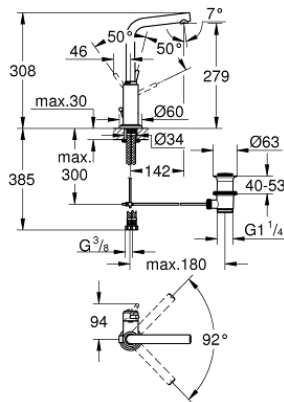

32 129 001 **ATRIO SINGLE-LEVER BASIN MIXER 1/2"**
L-SIZE

PRODUCT DESCRIPTION

- monobloc installation
- 28 mm ceramic cartridge
with **GROHE SilkMove**
- **GROHE StarLight** chrome finish
- rapid installation system
- swivel tubular 7° spout with mousseur
- stop limiter
- pop-up waste set 1 1/4"

- flexible connection hoses

32 129 001 **ATRIO SINGLE-LEVER BASIN MIXER 1/2"**
L-SIZE

SPARE PARTS, March 2013 – now

- 1: Lever (Order-nr. 46633000)
- 2: Shield for cross handle (Order-nr. 46581000)
- 3: retaining ring (Order-nr. 07419000)
- 4: Cartridge (Order-nr. 46580000)
- 5: Biflo spout (Order-nr. 13231000)
- 5.1: Safety ring (Order-nr. 0806500M)
- 5.2: O-Ring Ø13,5 x Ø2,75 (Order-nr. 0128500M)
- 5.3: Flow restrictor (Order-nr. 64186000)
- 6: Pop-up rod (Order-nr. 06575000)
- 7: Shank mounting kit (Order-nr. 46249000)
- 8: Pop-up waste set 1 1/4" (Order-nr. 28910000)
- 8.1: Chrome bath plug (Order-nr. 07182000)
- 8.2: Eccentric rod (Order-nr. 07052000)
- 9: Mounting wrench (Order-nr. 19017000)*
- 10: Eccentric rod (Order-nr. 07341000)*