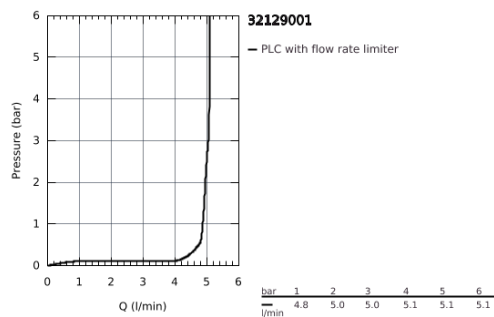

32 129 001 **ATRIO SINGLE-LEVER BASIN MIXER 1/2"**
L-SIZE

PRODUCT DESCRIPTION

- monobloc installation
- 28 mm ceramic cartridge
with **GROHE SilkMove**
- **GROHE StarLight** chrome finish
- rapid installation system
- swivel tubular 7° spout with mousseur
- stop limiter
- pop-up waste set 1 1/4"

- flexible connection hoses

32 129 001 **ATRIO SINGLE-LEVER BASIN MIXER 1/2"**
L-SIZE

SPARE PARTS, March 2013 – now

- 1: Lever (Order-nr. 46633000)
- 2: Shield for cross handle (Order-nr. 46581000)
- 3: retaining ring (Order-nr. 07419000)
- 4: Cartridge (Order-nr. 46580000)
- 5: Biflo spout (Order-nr. 13231000)
- 5.1: Safety ring (Order-nr. 0806500M)
- 5.2: O-Ring Ø13,5 x Ø2,75 (Order-nr. 0128500M)
- 5.3: Flow restrictor (Order-nr. 64186000)
- 6: Pop-up rod (Order-nr. 06575000)
- 7: Shank mounting kit (Order-nr. 46249000)
- 8: Pop-up waste set 1 1/4" (Order-nr. 28910000)
- 8.1: Chrome bath plug (Order-nr. 07182000)
- 8.2: Eccentric rod (Order-nr. 07052000)
- 9: Mounting wrench (Order-nr. 19017000)*
- 10: Eccentric rod (Order-nr. 07341000)*