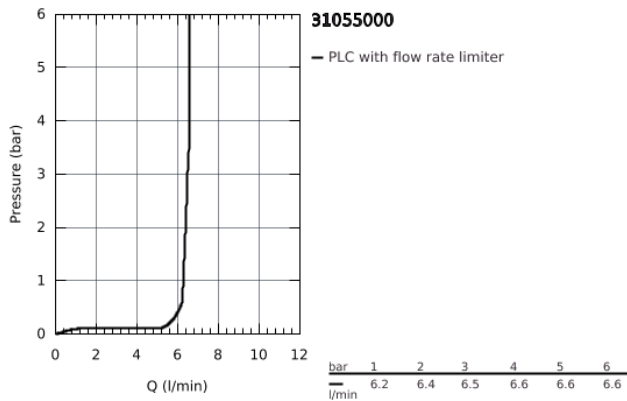

31 055 000 BRIDGEFORD SINGLE HOLE MIXER

PRODUCT DESCRIPTION

- GROHE SilkMove
- 276 mm faucet height
- solid brass body
- CALGreen compliant
- less handles – order handles (18 244 / 18 733)
(sold separately)

31 055 000 BRIDGEFORD SINGLE HOLE MIXER

SPARE PARTS, August 2016 – now

- 1: O-ring dia 11x2 mm (Order-nr. 0122400M)
 - 2: Ceramic headpart, 1/2" (Order-nr. 45882000)
 - 2.1: O-Ring Ø18,2 x Ø1,7 (Order-nr. 0392400M)
 - 3: Ceramic headpart, 1/2" (Order-nr. 45883000)
 - 3.1: O-Ring Ø18,2 x Ø1,7 (Order-nr. 0392400M)
 - 4: Flow straightener (Order-nr. 13931000)
 - 5: O-Ring Ø13,5 x Ø2,75 (Order-nr. 0128500M)
 - 6: Safety ring (Order-nr. 0485300M)
 - 7: Shank mounting kit (Order-nr. 46249000)
 - 8: lever (Order-nr. 18244000)*
 - 9: Cross handle (Order-nr. 18733000)*
 - 10: Mounting wrench (Order-nr. 19017000)*
- * Optional accessories