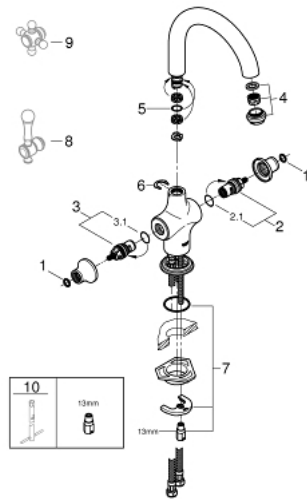

31 055 000 BRIDGEFORD SINGLE HOLE MIXER

PRODUCT DESCRIPTION

- GROHE SilkMove
- 276 mm faucet height
- solid brass body
- CALGreen compliant
- less handles – order handles (18 244 / 18 733)
(sold separately)

31 055 000 BRIDGEFORD SINGLE HOLE MIXER

SPARE PARTS, August 2016 – now

- 1: O-ring dia 11x2 mm (Order-nr. 0122400M)
 - 2: Ceramic headpart, 1/2" (Order-nr. 45882000)
 - 2.1: O-Ring Ø18,2 x Ø1,7 (Order-nr. 0392400M)
 - 3: Ceramic headpart, 1/2" (Order-nr. 45883000)
 - 3.1: O-Ring Ø18,2 x Ø1,7 (Order-nr. 0392400M)
 - 4: Flow straightener (Order-nr. 13931000)
 - 5: O-Ring Ø13,5 x Ø2,75 (Order-nr. 0128500M)
 - 6: Safety ring (Order-nr. 0485300M)
 - 7: Shank mounting kit (Order-nr. 46249000)
 - 8: lever (Order-nr. 18244000)*
 - 9: Cross handle (Order-nr. 18733000)*
 - 10: Mounting wrench (Order-nr. 19017000)*
- * Optional accessories