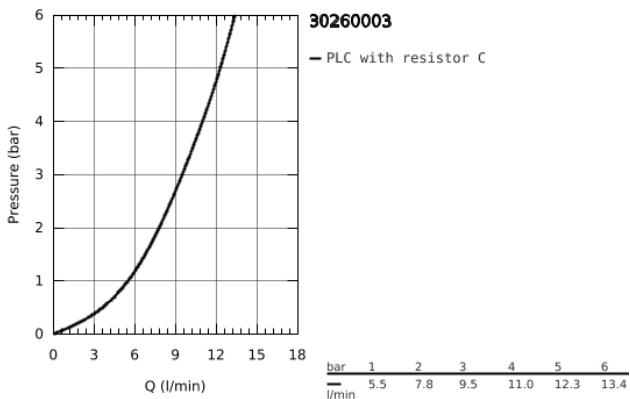

30 260 003 EUROSMART SINGLE-LEVER SINK MIXER 1/2"

PRODUCT DESCRIPTION

- Colour: Chrome
- low spout
- monobloc installation
- GROHE Long-Life Shine durable sparkling sheen
- GROHE SilkMove Energy Saving 35 mm ceramic cartridge with energy saving function via cold start
- adjustable flow rate limiter
- swivel cast spout
- swivel area 90°
- Lead and Nickel Free Inner Water Ways
- mousseur with coin slot for tool free replacement
- flexible connection hoses 3/8"
- metal fixation set
- professional edition

30 260 003 EUROSMART SINGLE-LEVER SINK MIXER 1/2"

SPARE PARTS, September 2019 – now

- 1: lever (Spare part-nr. 48540000)
- 2: Shield for cross handle (Spare part-nr. 46492000)
- 3: Screw ring (Spare part-nr. 46815000)
- 4: Cartridge (Spare part-nr. 46863000)
- 5: Flow straightener (Spare part-nr. 48356000)
- 6: Mounting set (Spare part-nr. 48477000)
- 7: Socket Spanner (Spare part-nr. 19332000)*