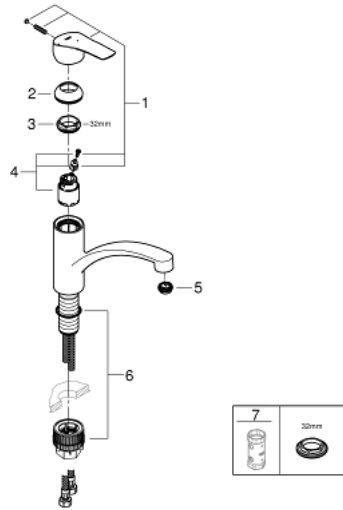

30 260 003 EUROSMART SINGLE-LEVER SINK MIXER 1/2"

PRODUCT DESCRIPTION

- Colour: Chrome
- low spout
- monobloc installation
- GROHE Long-Life Shine durable sparkling sheen
- GROHE SilkMove Energy Saving 35 mm ceramic cartridge with energy saving function via cold start
- adjustable flow rate limiter
- swivel cast spout
- swivel area 90°
- Lead and Nickel Free Inner Water Ways
- mousseur with coin slot for tool free replacement
- flexible connection hoses 3/8"
- metal fixation set
- professional edition

30 260 003 EUROSMART SINGLE-LEVER SINK MIXER 1/2"

SPARE PARTS, September 2019 – now

- 1: lever (Spare part-nr. 48540000)
- 2: Shield for cross handle (Spare part-nr. 46492000)
- 3: Screw ring (Spare part-nr. 46815000)
- 4: Cartridge (Spare part-nr. 46863000)
- 5: Flow straightener (Spare part-nr. 48356000)
- 6: Mounting set (Spare part-nr. 48477000)
- 7: Socket Spanner (Spare part-nr. 19332000)*