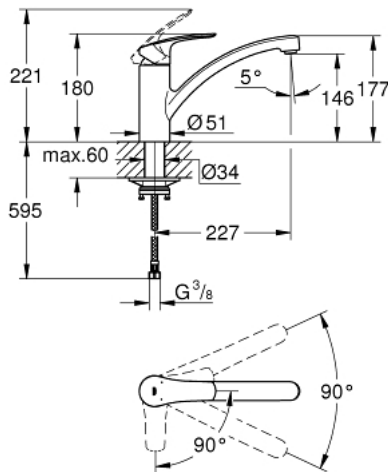

30 260 003 EUROSMART SINGLE-LEVER SINK MIXER 1/2"

PRODUCT DESCRIPTION

- Colour: Chrome
- low spout
- monobloc installation
- GROHE Long-Life Shine durable sparkling sheen
- GROHE SilkMove Energy Saving 35 mm ceramic cartridge with energy saving function via cold start
- adjustable flow rate limiter
- swivel cast spout
- swivel area 90°
- Lead and Nickel Free Inner Water Ways
- mousseur with coin slot for tool free replacement
- flexible connection hoses 3/8"
- metal fixation set
- professional edition

30 260 003 EUROSMART SINGLE-LEVER SINK MIXER 1/2"

SPARE PARTS, September 2019 – now

- 1: lever (Spare part-nr. 48540000)
- 2: Shield for cross handle (Spare part-nr. 46492000)
- 3: Screw ring (Spare part-nr. 46815000)
- 4: Cartridge (Spare part-nr. 46863000)
- 5: Flow straightener (Spare part-nr. 48356000)
- 6: Mounting set (Spare part-nr. 48477000)
- 7: Socket Spanner (Spare part-nr. 19332000)*