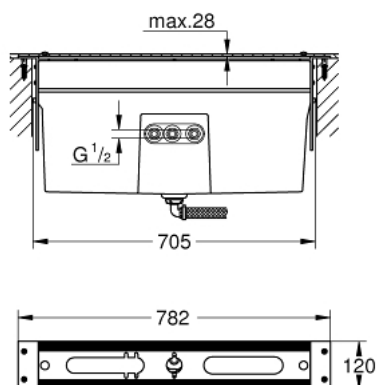

## 29 037 002 CONCEALED BODY MULTI-HOLE 4/5-HOLE BATH COMBINATION (OPTIONAL)

### PRODUCT DESCRIPTION

- **baseframe for installation**  
**under tiled surround**
- base frame
- drainage box with integrated outlet for splash water
- allows for waterproofing of wall construction surrounding the concealed body
- with sealing sleeve
- caps to cover screw fixations always come in chrome color

## 29 037 002 CONCEALED BODY MULTI-HOLE 4/5-HOLE BATH COMBINATION (OPTIONAL)

**SPARE PARTS**, June 2018 – now

1: Supporting legs (Order-nr. 45388000)\*

\* Optional accessories