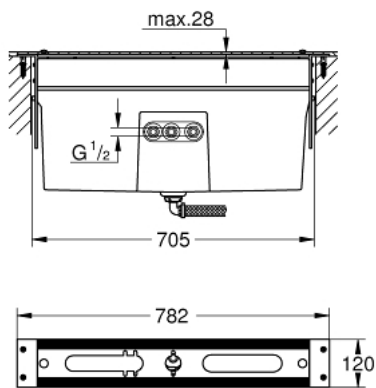

29 037 001 CONCEALED BODY MULTI-HOLE 4/5-HOLE BATH COMBINATION (OPTIONAL)

PRODUCT DESCRIPTION

- **baseframe for installation under tiled surround**
- base frame
- drainage box with integrated outlet for splash water
- caps to cover screw fixations always come in chrome color

29 037 001 **CONCEALED BODY MULTI-HOLE 4/5-HOLE BATH COMBINATION (OPTIONAL)**

SPARE PARTS, April 2017 – now

1: Supporting legs (Order-nr. 45388000)*

* Optional accessories