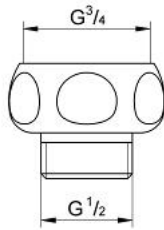

28 817 000 **ADAPTER 1/2" X 1/4"**

PRODUCT DESCRIPTION

- female thread 3/4" x 1/2"
- male thread
- **GROHE StarLight** chrome finish

28 817 000 **ADAPTER 1/2" X 1/4"**

SPARE PARTS, January 1978 – now

1: Sealing washer (Order-nr. 0138600M)