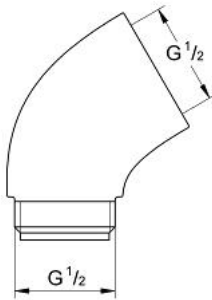

28 812 000 **ADAPTER 1/2" X 1/2"**

PRODUCT DESCRIPTION

- black
- (to combine handshowers of other manufacturers with Relaxa shower rails)