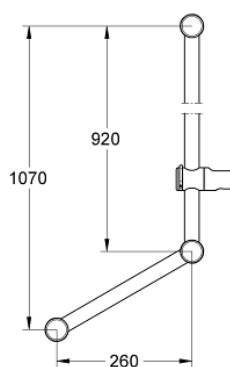

28 587 000 SHOWER RAIL, 900 MM

PRODUCT DESCRIPTION

- with handle
- handle can be mounted right or left handed
- with wall brackets (3 pieces)
- gliding element with metal sleeve
- angle of inclination adjustable by click stop device
- height adjustment via locking nut
- **GROHE StarLight** chrome finish

28 587 000 SHOWER RAIL, 900 MM

SPARE PARTS, October 2004 – now

1: Gliding element with metal sleeve (Order-nr. 12435000)

1.1: Cover plate (Order-nr. 45652P00)

2: Outlet shower holder (Order-nr. 45196IP0)

2.1: Cover plate (Order-nr. 45652P00)