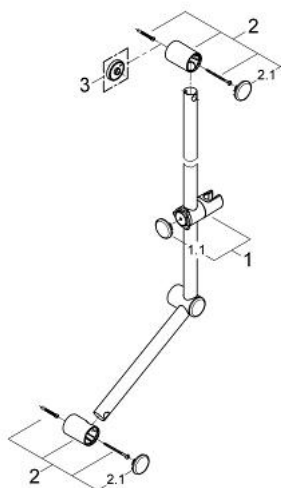

28 587 000 SHOWER RAIL, 900 MM

PRODUCT DESCRIPTION

- with handle
- handle can be mounted right or left handed
- with wall brackets (3 pieces)
- gliding element with metal sleeve
- angle of inclination adjustable by click stop device
- height adjustment via locking nut
- **GROHE StarLight** chrome finish

28 587 000 SHOWER RAIL, 900 MM

SPARE PARTS, October 2004 – now

1: Gliding element with metal sleeve (Order-nr. 12435000)

1.1: Cover plate (Order-nr. 45652P00)

2: Outlet shower holder (Order-nr. 45196IP0)

2.1: Cover plate (Order-nr. 45652P00)