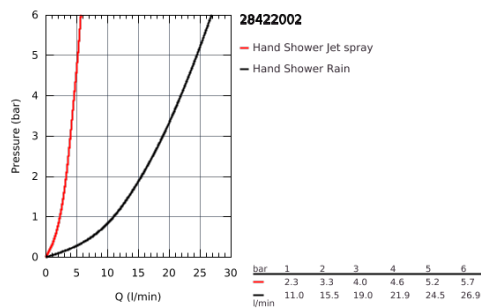

28 422 002 NEW TEMPESTA HAND SHOWER 2 SPRAYS

PRODUCT DESCRIPTION

- Rain, Jet
- **GROHE DreamSpray** perfect spray pattern
- **GROHE StarLight** chrome finish
- **SpeedClean** anti-limescale system
- **Inner WaterGuide** for a longer life
- ShockProof silicone ring prevents damage caused by a shower falling
- Universal Mounting System. Fits all standard shower hoses
- for **low pressure**
- min. recommended pressure 1.0 bar

28 422 002 NEW TEMPESTA HAND SHOWER 2 SPRAYS