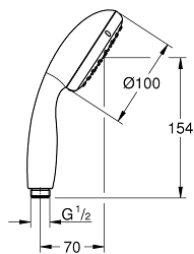

28 422 002 NEW TEMPESTA HAND SHOWER 2 SPRAYS

PRODUCT DESCRIPTION

- Rain, Jet
- **GROHE DreamSpray** perfect spray pattern
- **GROHE StarLight** chrome finish
- **SpeedClean** anti-limescale system
- **Inner WaterGuide** for a longer life
- ShockProof silicone ring prevents damage caused by a shower falling
- Universal Mounting System. Fits all standard shower hoses
- for **low pressure**
- min. recommended pressure 1.0 bar

28 422 002 NEW TEMPESTA HAND SHOWER 2 SPRAYS