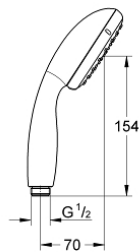

## 28 214 003 NEW TEMPESTA HAND SHOWER 1 SPRAY

### PRODUCT DESCRIPTION

- Rain
- **GROHE DreamSpray** perfect spray pattern
- **GROHE StarLight** chrome finish
- **SpeedClean** anti-limescale system
- **Inner WaterGuide** for a longer life
- ShockProof silicone ring prevents damage caused by a shower falling
- Universal Mounting System. Fits all standard shower hoses
- for **low pressure**
- min. recommended pressure 1.0 bar