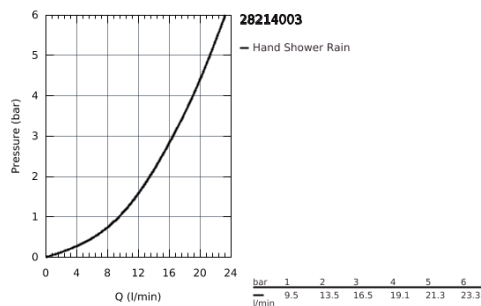

## 28 214 003 NEW TEMPESTA HAND SHOWER 1 SPRAY

### PRODUCT DESCRIPTION

- Rain
- **GROHE DreamSpray** perfect spray pattern
- **GROHE StarLight** chrome finish
- **SpeedClean** anti-limescale system
- **Inner WaterGuide** for a longer life
- ShockProof silicone ring prevents damage caused by a shower falling
- Universal Mounting System. Fits all standard shower hoses
- for **low pressure**
- min. recommended pressure 1.0 bar